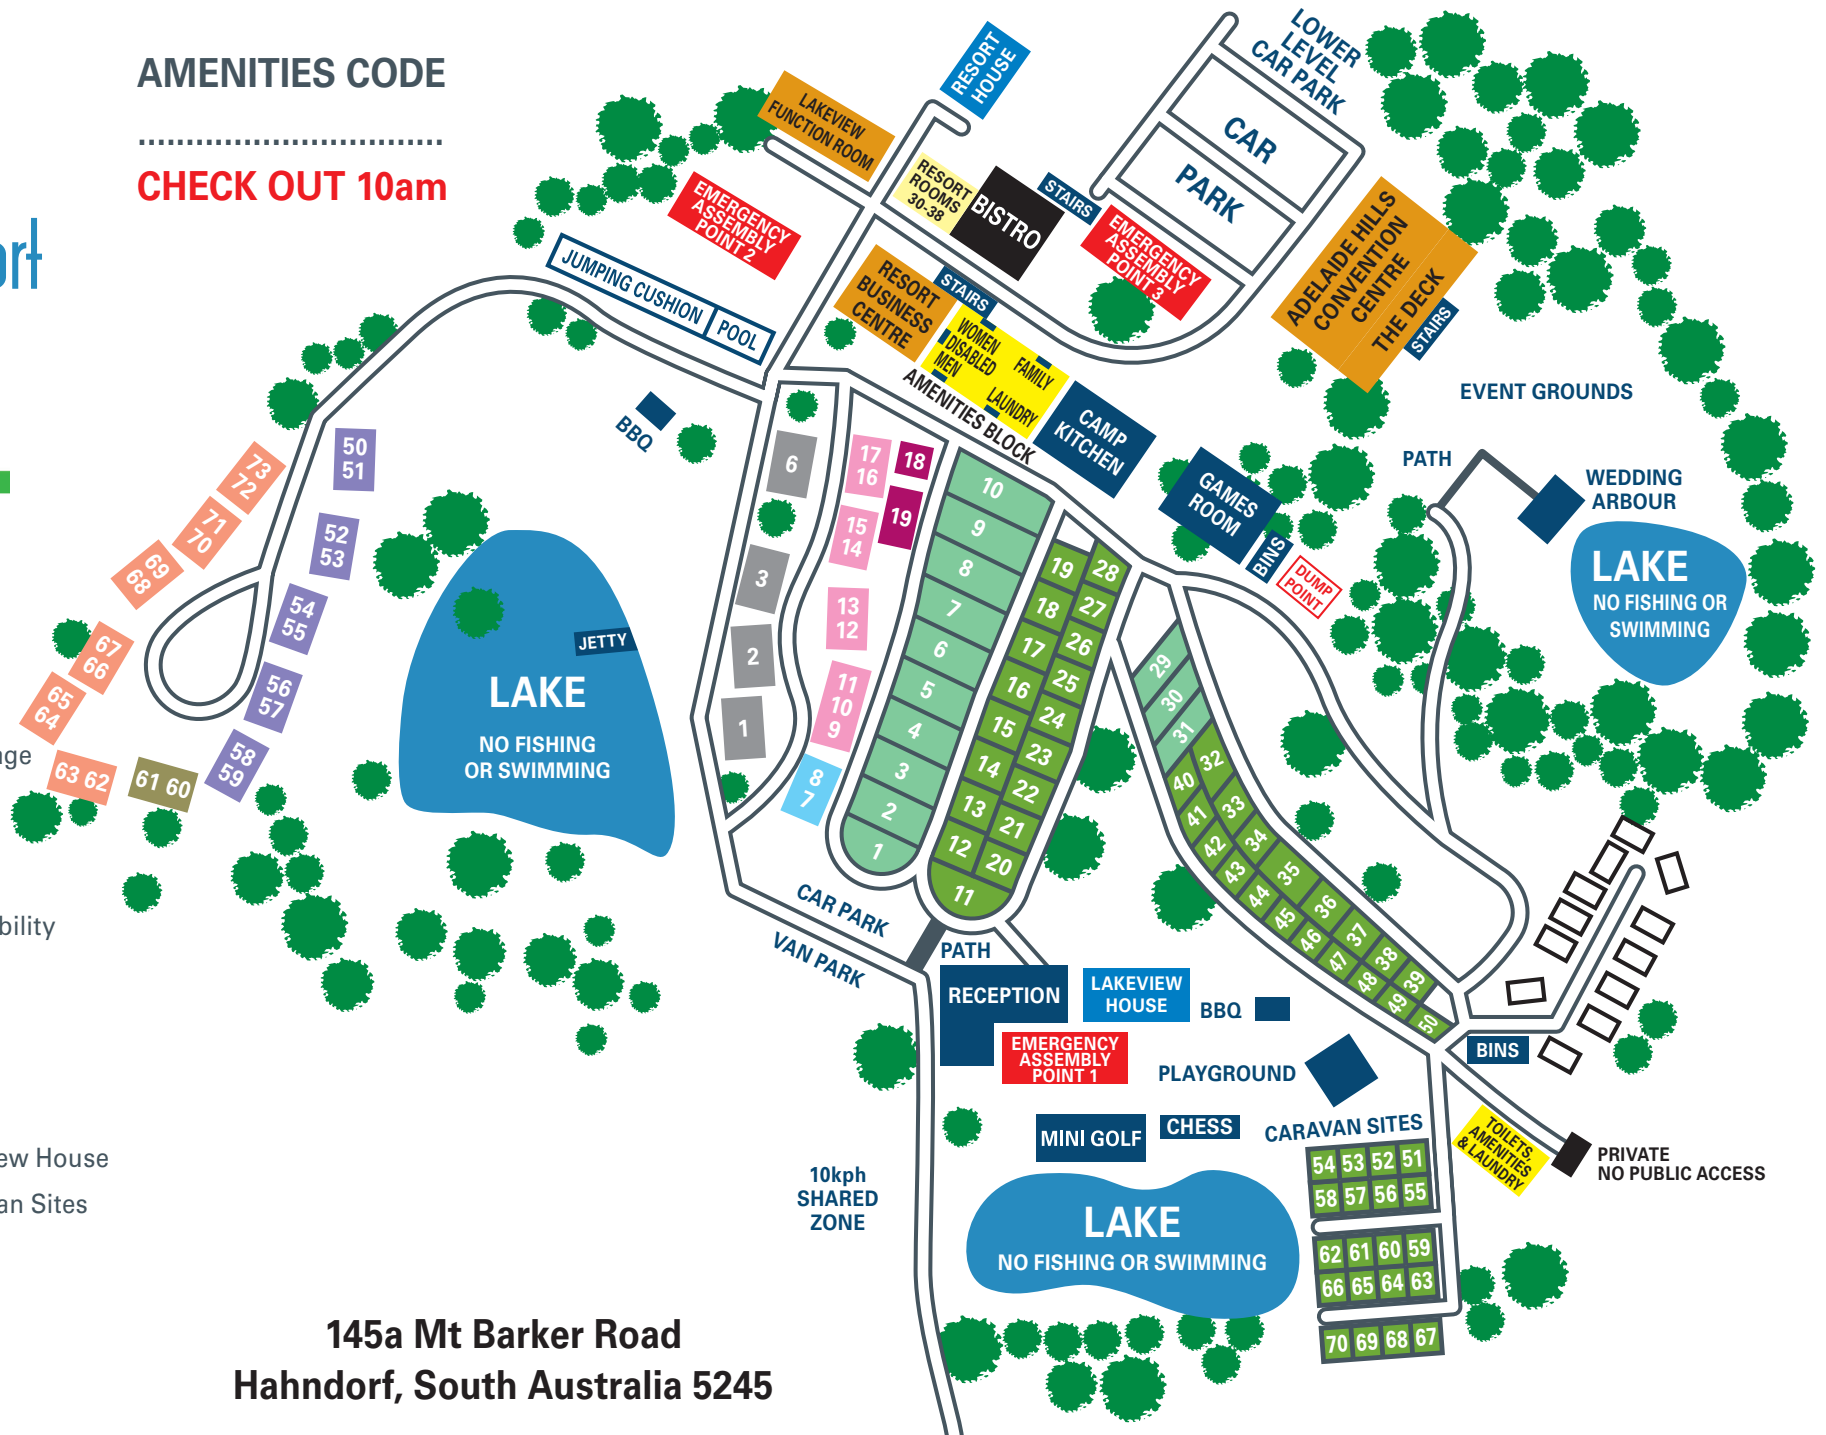

Hahndorf Resort
TOURIST PARK

BIG4
HOLIDAY PARKS

AMENITIES CODE

CHECK OUT 10am

- Self Contained Lakview Family Cottage
- Family Cottages
- Cottages
- Self Contained Unit Disabled/Limited Mobility
- Resort Rooms
- Lakeview Units
- Spa Units
- 2 Bedroom Units
- Resort House/Lakeview House
- Drive Through Caravan Sites
- Caravan Sites
- Assembly Points
- Amenities
- Function Centres

145a Mt Barker Road
Hahndorf, South Australia 5245

<<< TO HAHNDORF

TO ADELAIDE >>>